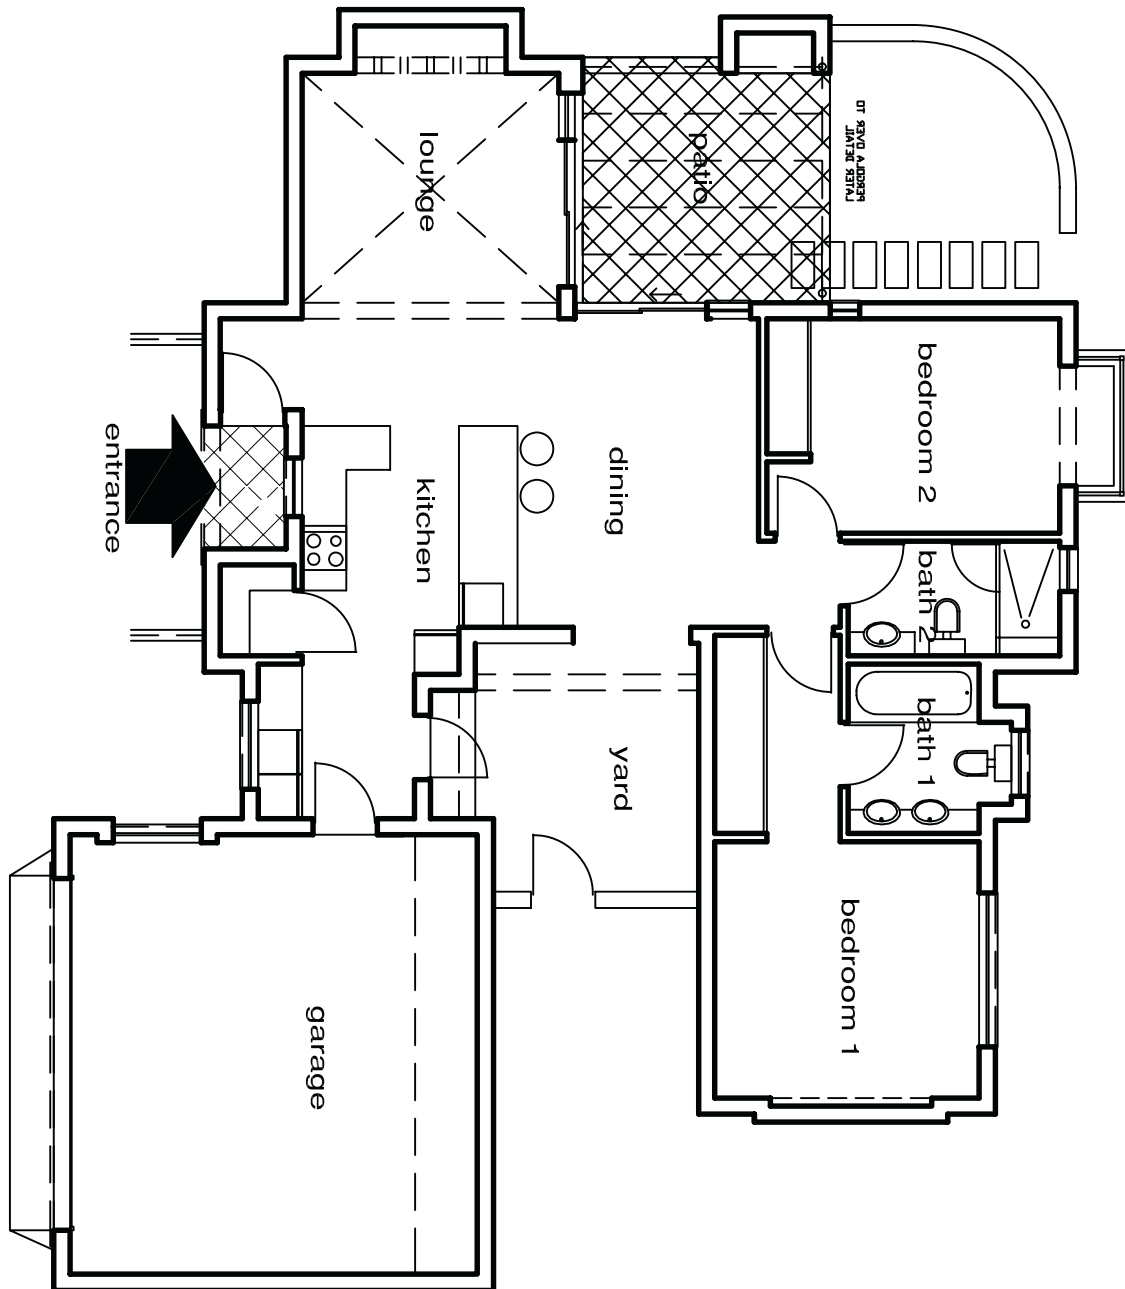

Plan of Unit: A29

CLUSTER

Annexure 6

Size of Unit: 158m²

Scale: