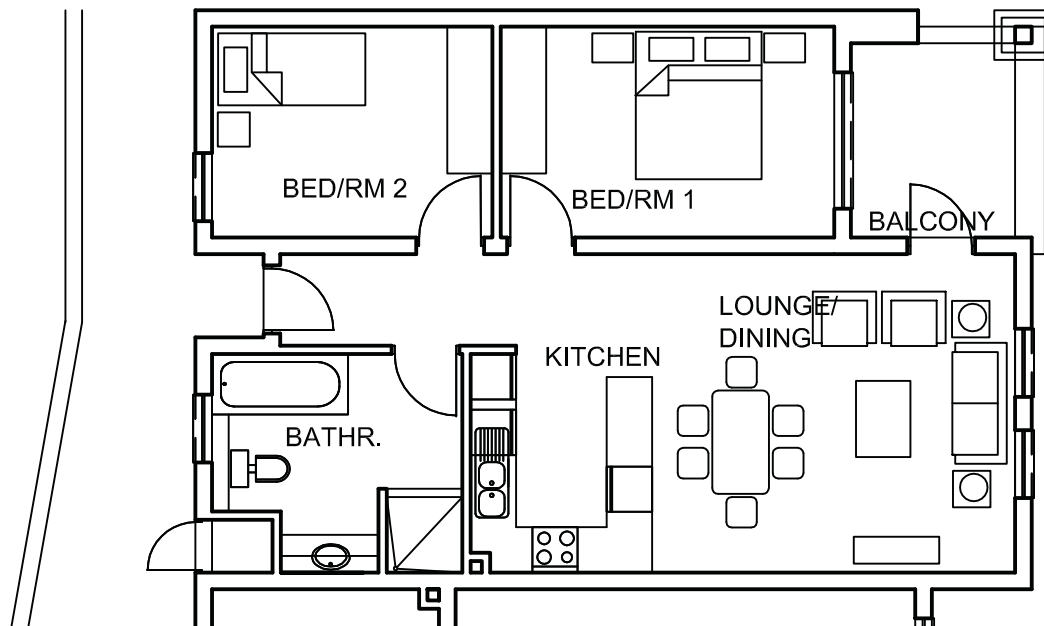

# Plan of Unit: C6-8

APARTMENTS

## Annexure 6

Size of Unit: 73.8m<sup>2</sup>

Scale: