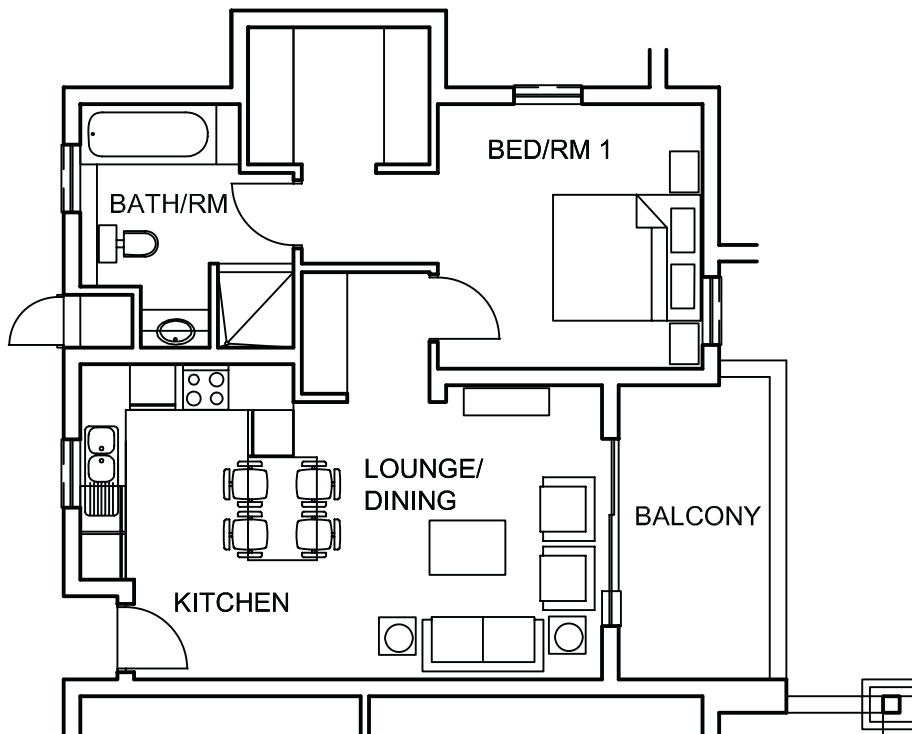

Plan of Unit: C5-13

APARTMENTS

Annexure 6

Size of Unit: 73.8m²

Scale: