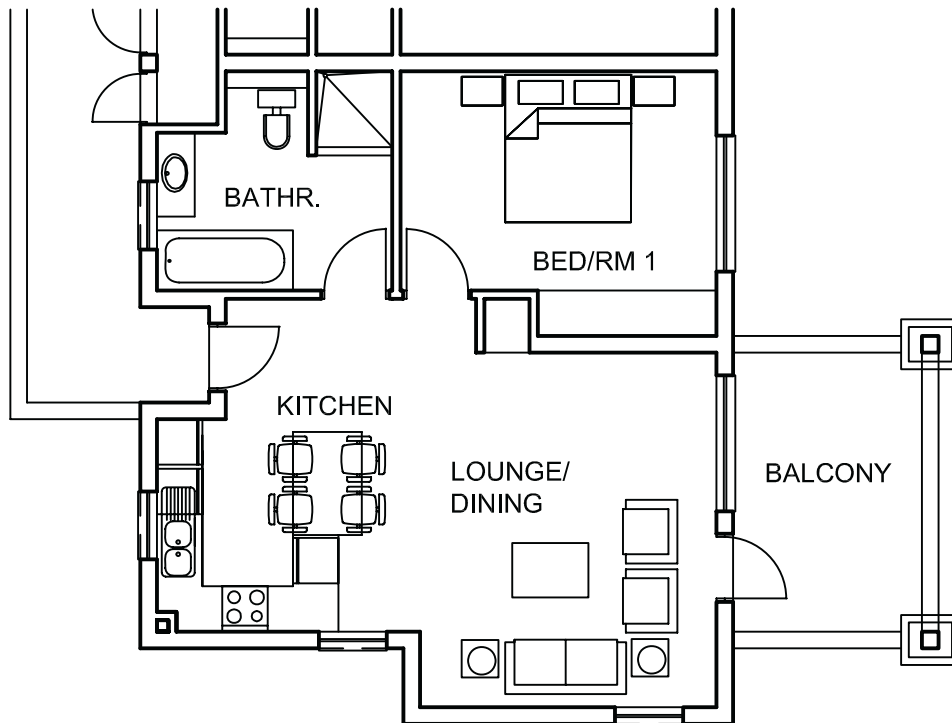

Plan of Unit: C5-1

APARTMENTS

Annexure 6

Size of Unit: 75.6m²

Scale:

0m 1m 2m 3m 4m 5m