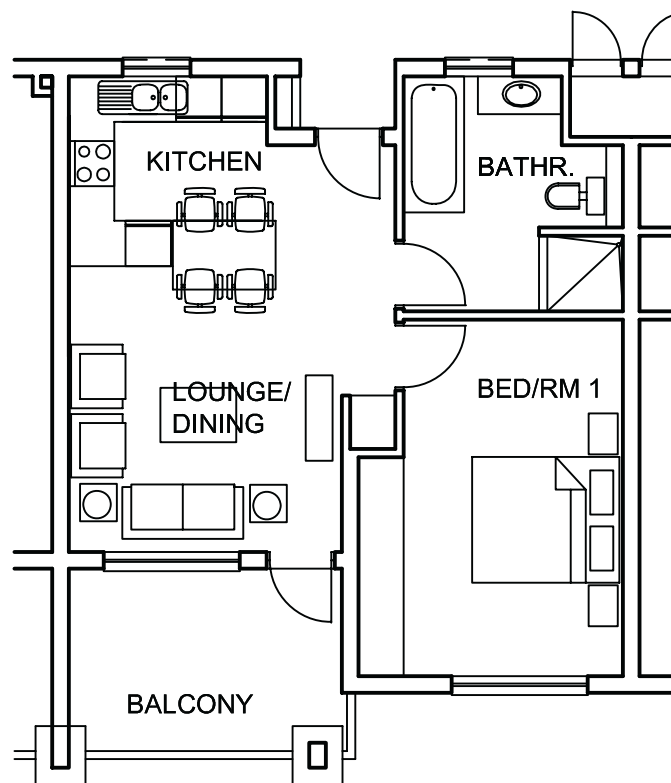

Plan of Unit: C4-4

APARTMENTS

Annexure 6

Size of Unit: 64.8m²

Scale: