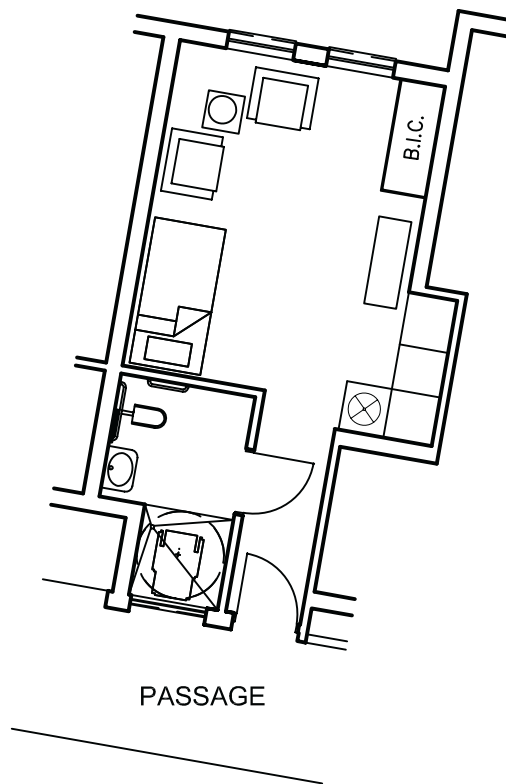

Plan of Unit: C4-29

APARTMENTS

Annexure 6

Size of Unit: 28m²

Scale: