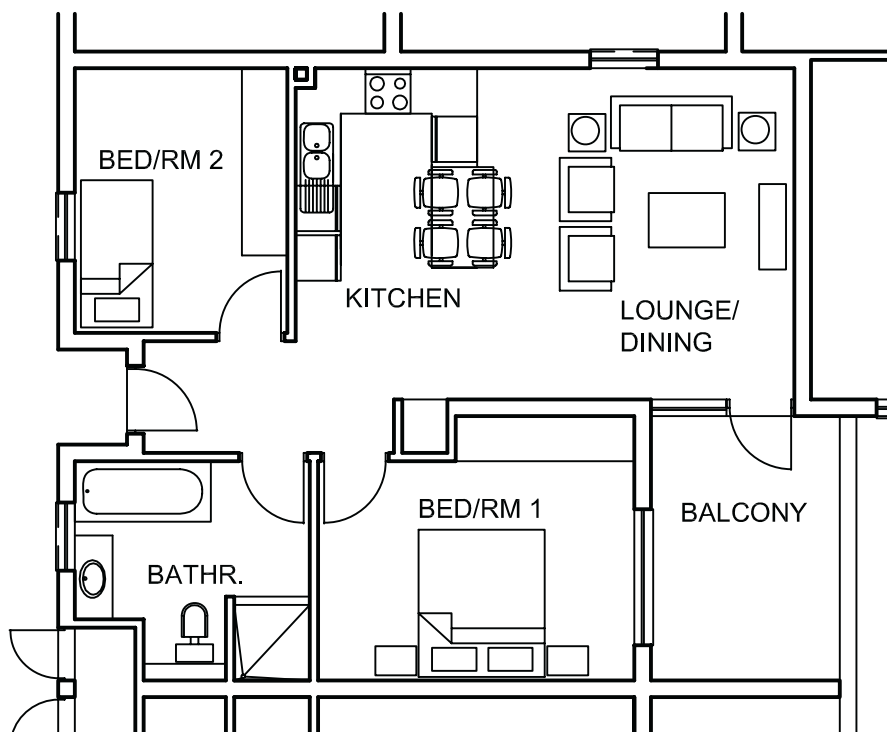

Plan of Unit: C4-2

APARTMENTS

Annexure 6

Size of Unit: 83.8m²

Scale: