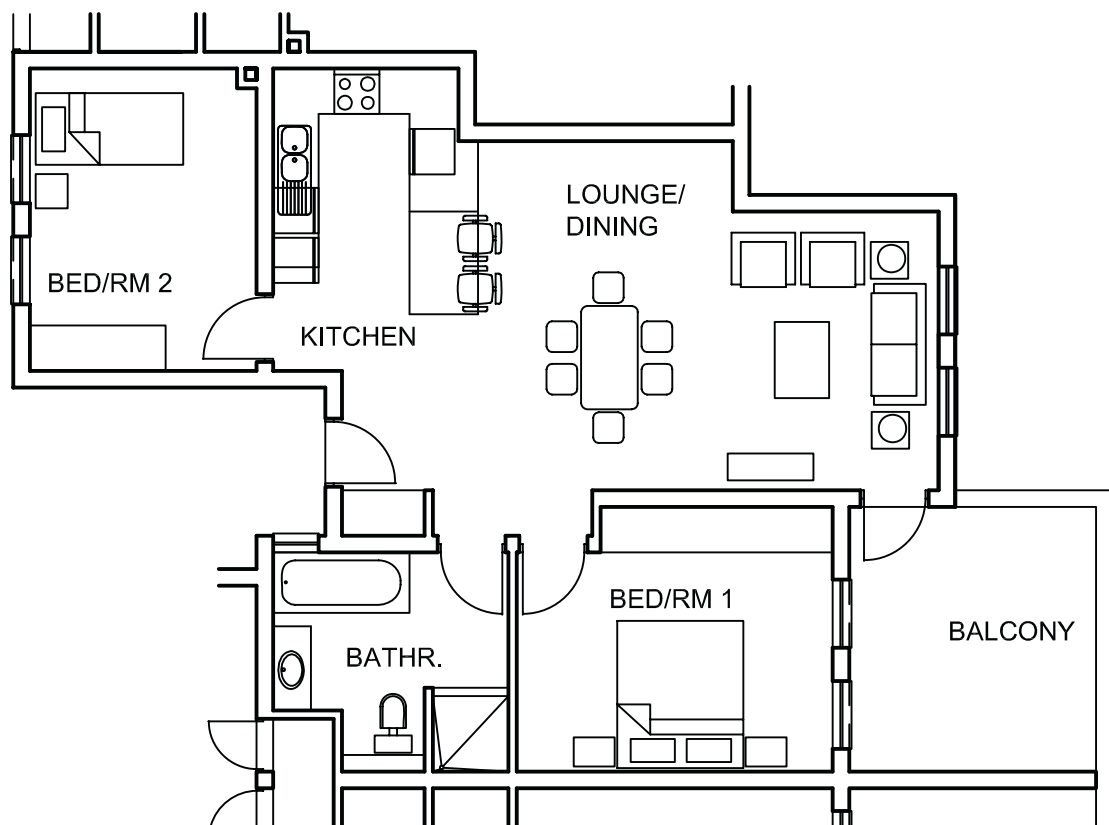

Plan of Unit: C4-19

APARTMENTS

Annexure 6

Size of Unit: 96m²

Scale:

0m 1m 2m 3m 4m 5m