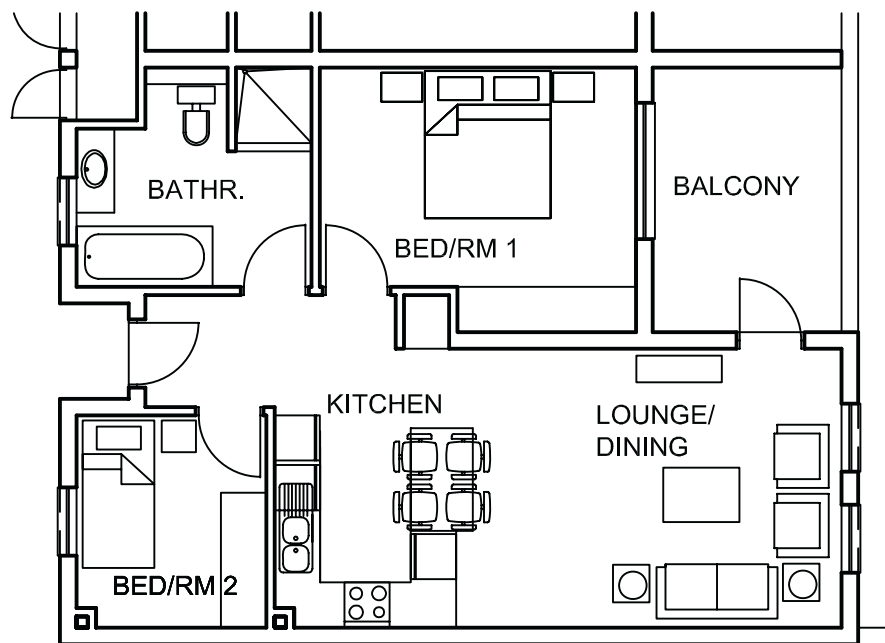

Plan of Unit: C3-4

APARTMENTS

Annexure 6

Size of Unit: 79.8m²

Scale: