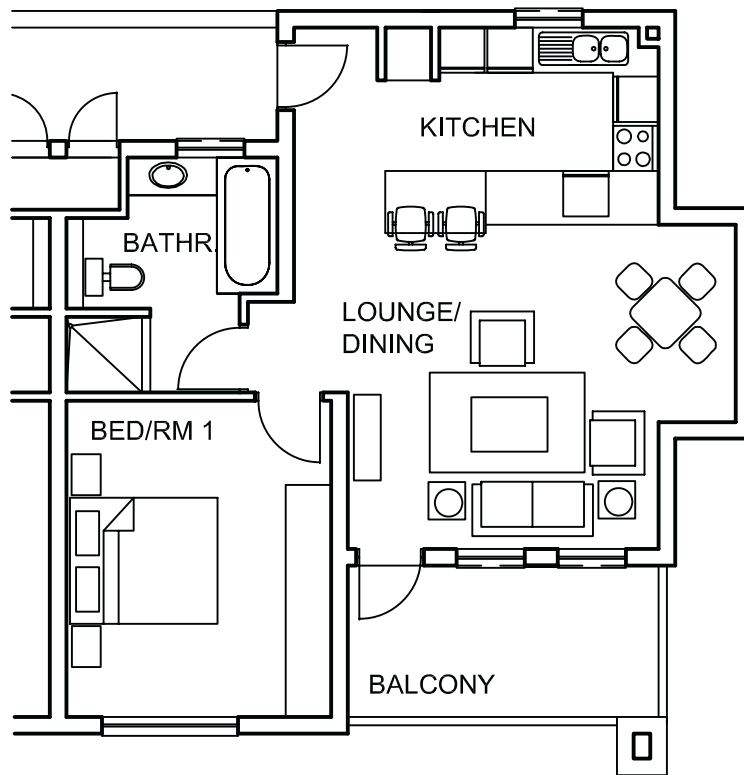

Plan of Unit: C3-3

APARTMENTS

Annexure 6

Size of Unit: 75.1m²

Scale: