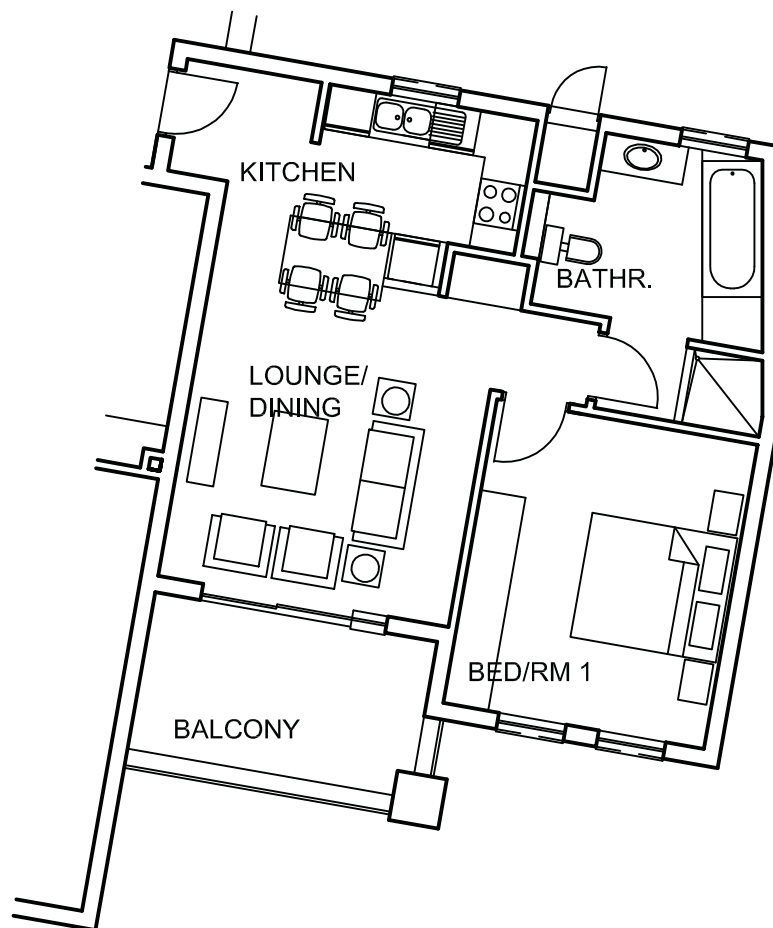

Plan of Unit: C3-29

APARTMENTS

Annexure 6

Size of Unit: 70.6m²

Scale: