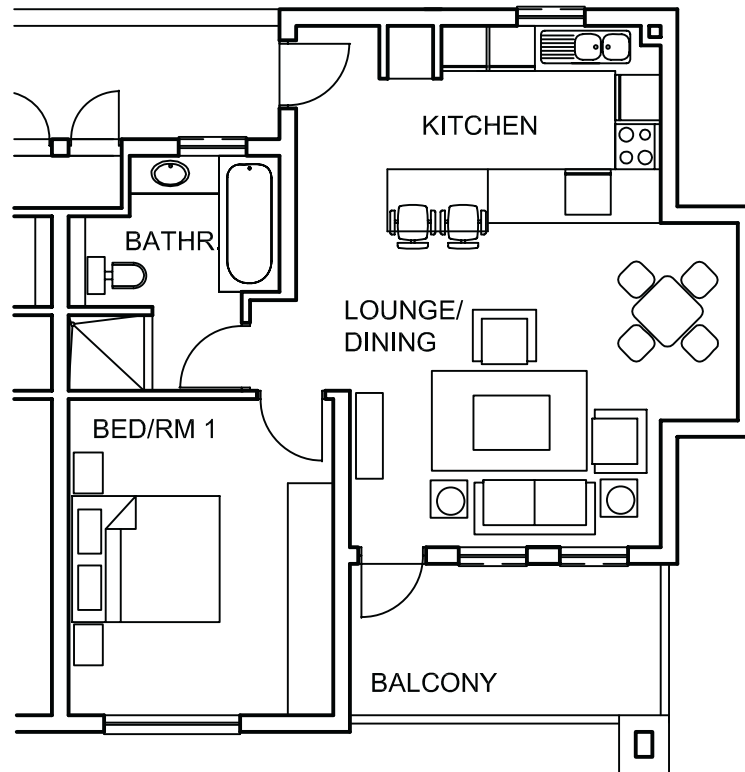

Plan of Unit: C2-3

APARTMENTS

Annexure 6

Size of Unit: 75.1m²

Scale: